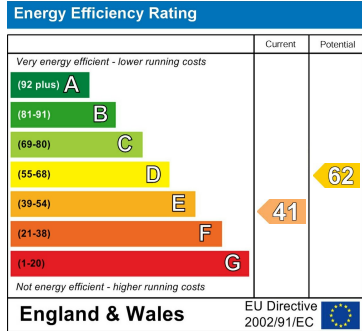

Benefits include electric heating, double glazing, water is included.

Area Map

Floor Plans

Energy Efficiency Graph

These particulars, whilst believed to be accurate are set out as a general outline only for guidance and do not constitute any part of an offer or contract. Intending purchasers should not rely on them as statements of representation of fact, but must satisfy themselves by inspection or otherwise as to their accuracy. No person in this firms employment has the authority to make or give any representation or warranty in respect of the property.